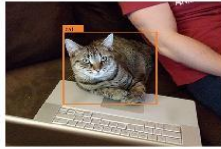

# Work Zone Technologies.

Video Algorithms that can detect functionality based on requirements.

Flame  
火焰检测

Fall detection  
跌倒检测

Pet inspection  
宠物检测

Battery car  
电瓶车检测

Face capture  
人脸抓拍

Mask  
口罩识别

Face junction  
人脸关键点

Fixation length  
注视时长

Out-of-boundary  
越界检测

Mobile  
移动人形

Vehicle  
车辆检测

Helmet testing  
安全帽检测

Pedestrian  
行人检测计数

Face  
人脸分割