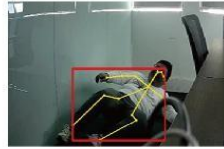

# Work Zone Technologies.

Video Algorithms that can detect functionality based on requirements.

Flame  
火焰检测

Fall detection  
跌倒检测

Pet inspection  
宠物检测

Battery car  
电瓶车检测

Face capture  
人脸抓拍

Mask  
口罩识别