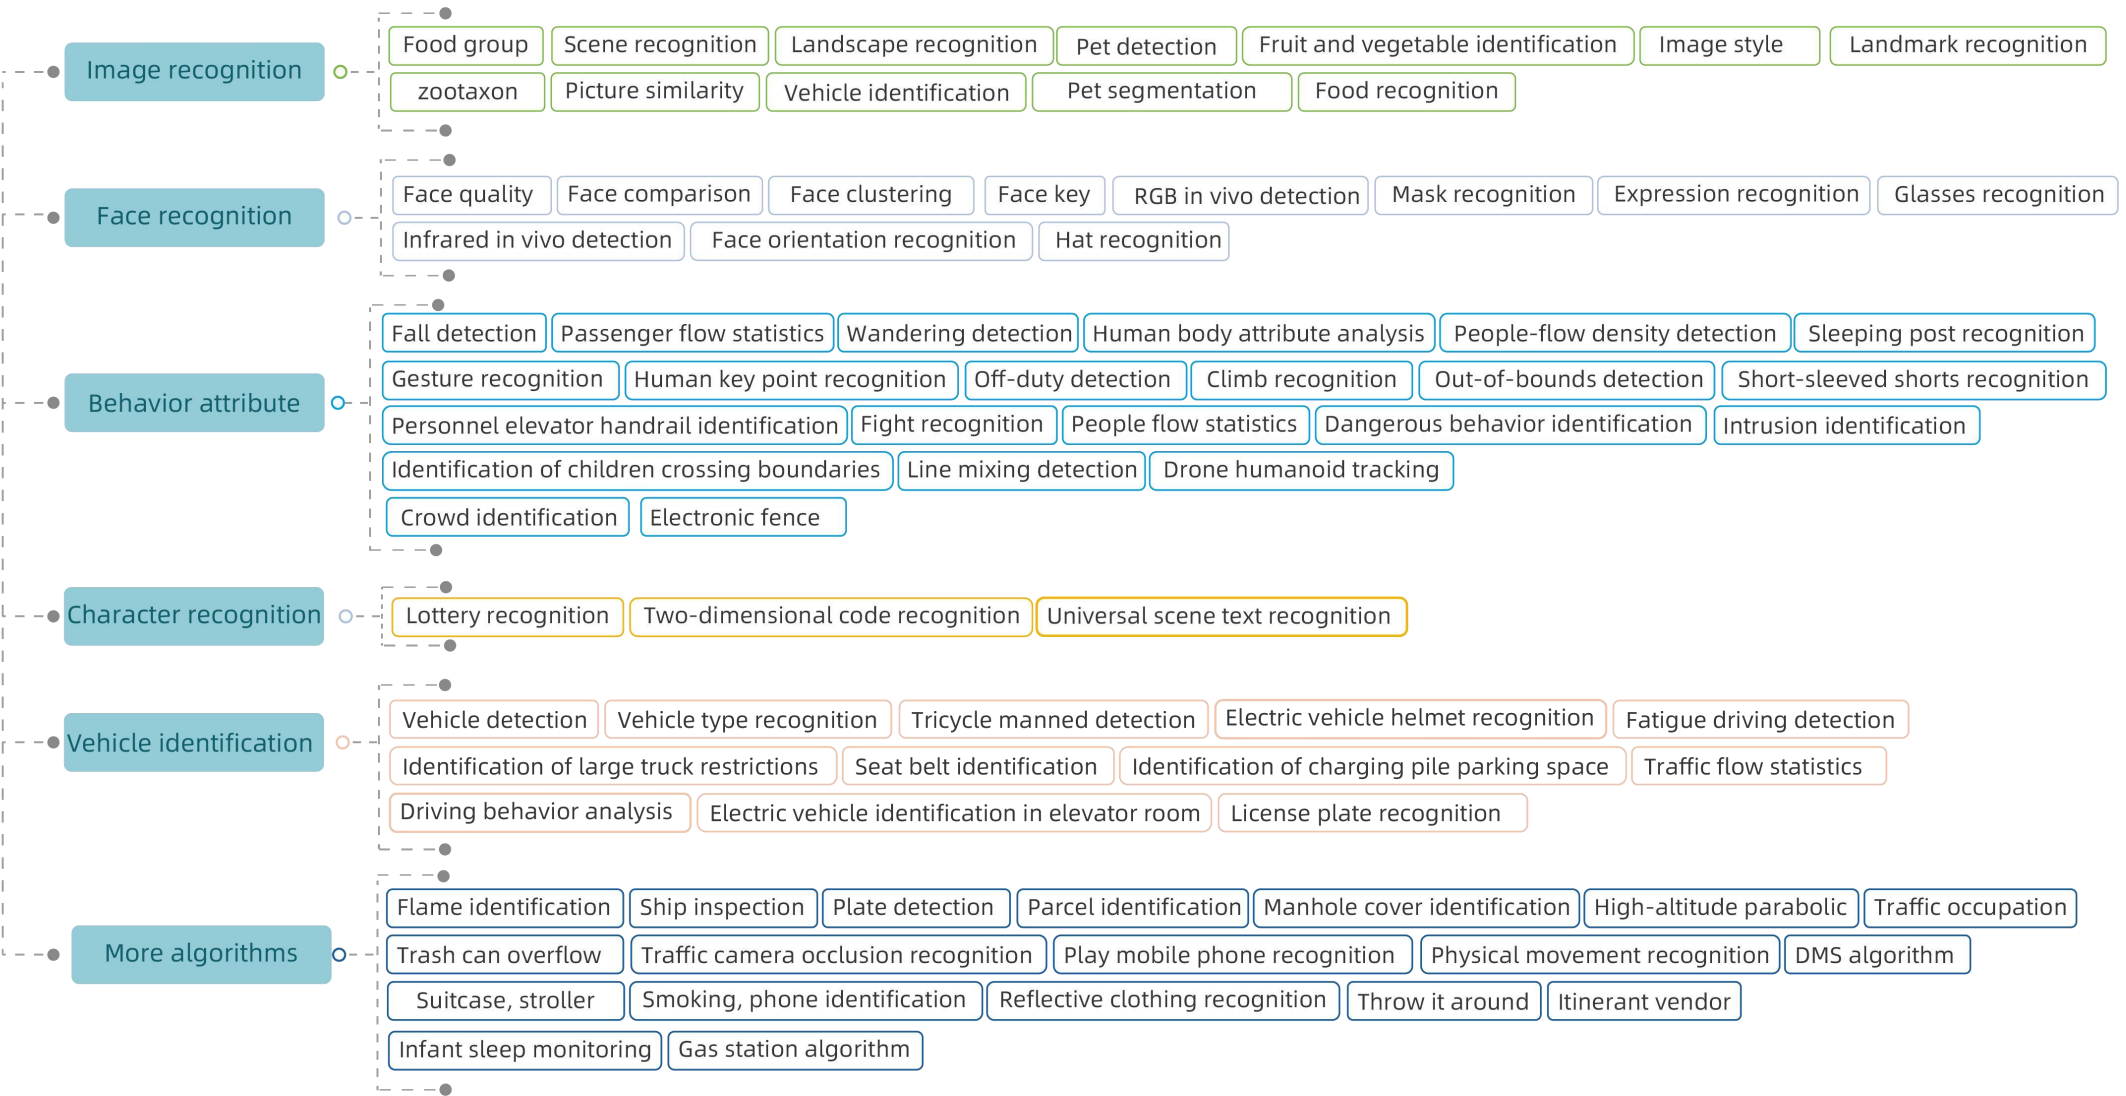

## Smart AI CCTV Camera System for 100 Camera's

**Facial recognition**

**CAPTURING**  
The foremost requirement is to capture the image and that can be done by scanning existing images or using cameras

**EXTRACTING**  
Unique facial data is then extracted from the sample

**COMPARING**  
The data is then compared with the database

**MATCHING**  
**IDENTIFIED**  
The software then decides whether the sample matches any picture in the database or not

## Best Solution: Diagram AI Map

### Algorithm map