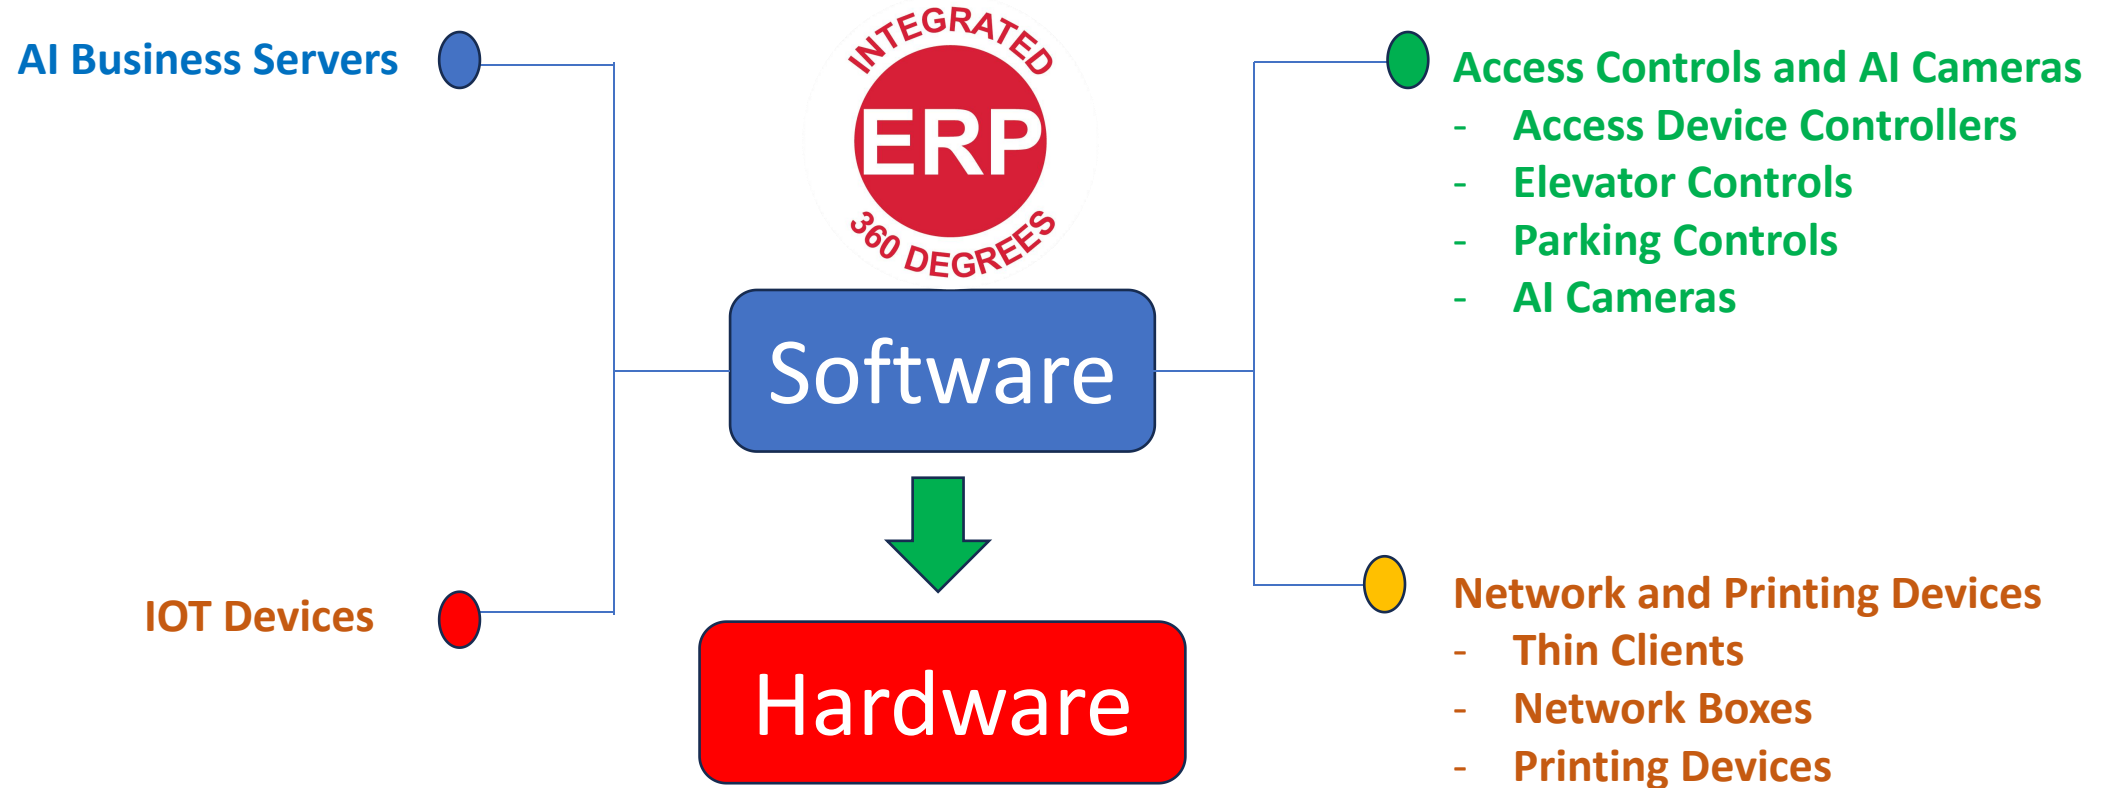

## OFFERING SMART AI

AI Software ERP  
Integration

AI Smart Secure  
Networks

AI Unified  
Communications

AI Smart Space  
Solutions

AI Smart ERP  
Systems

AI Smart IOT  
Controls

OFFERING

# AI Software ERP Integration

**Work Zone**  
Technologies.

Smart AI = COGNITIVE AI

The Ability to Automate and Transform Decision Making

[Learn more](#)

**AI Business Servers**

**Our AI business servers are specialized, GPU- accelerated machines designed to handle artificial intelligence workloads, offering far higher performance, scalability, and efficiency than traditional servers. They are increasingly used in enterprises for generative AI, machine learning, analytics, and automation, becoming a backbone of modern business infrastructure.**

# Work Zone Technologies.

Either by QR code  
RFID

OR

By Plate Number

1

When a vehicle approaches a barrier gate, the Tigerwong LPR Camera will capture the image of vehicle head, and transfer the image to Tigerwong Software for recognition. Meantime barrier gate opens immediately.